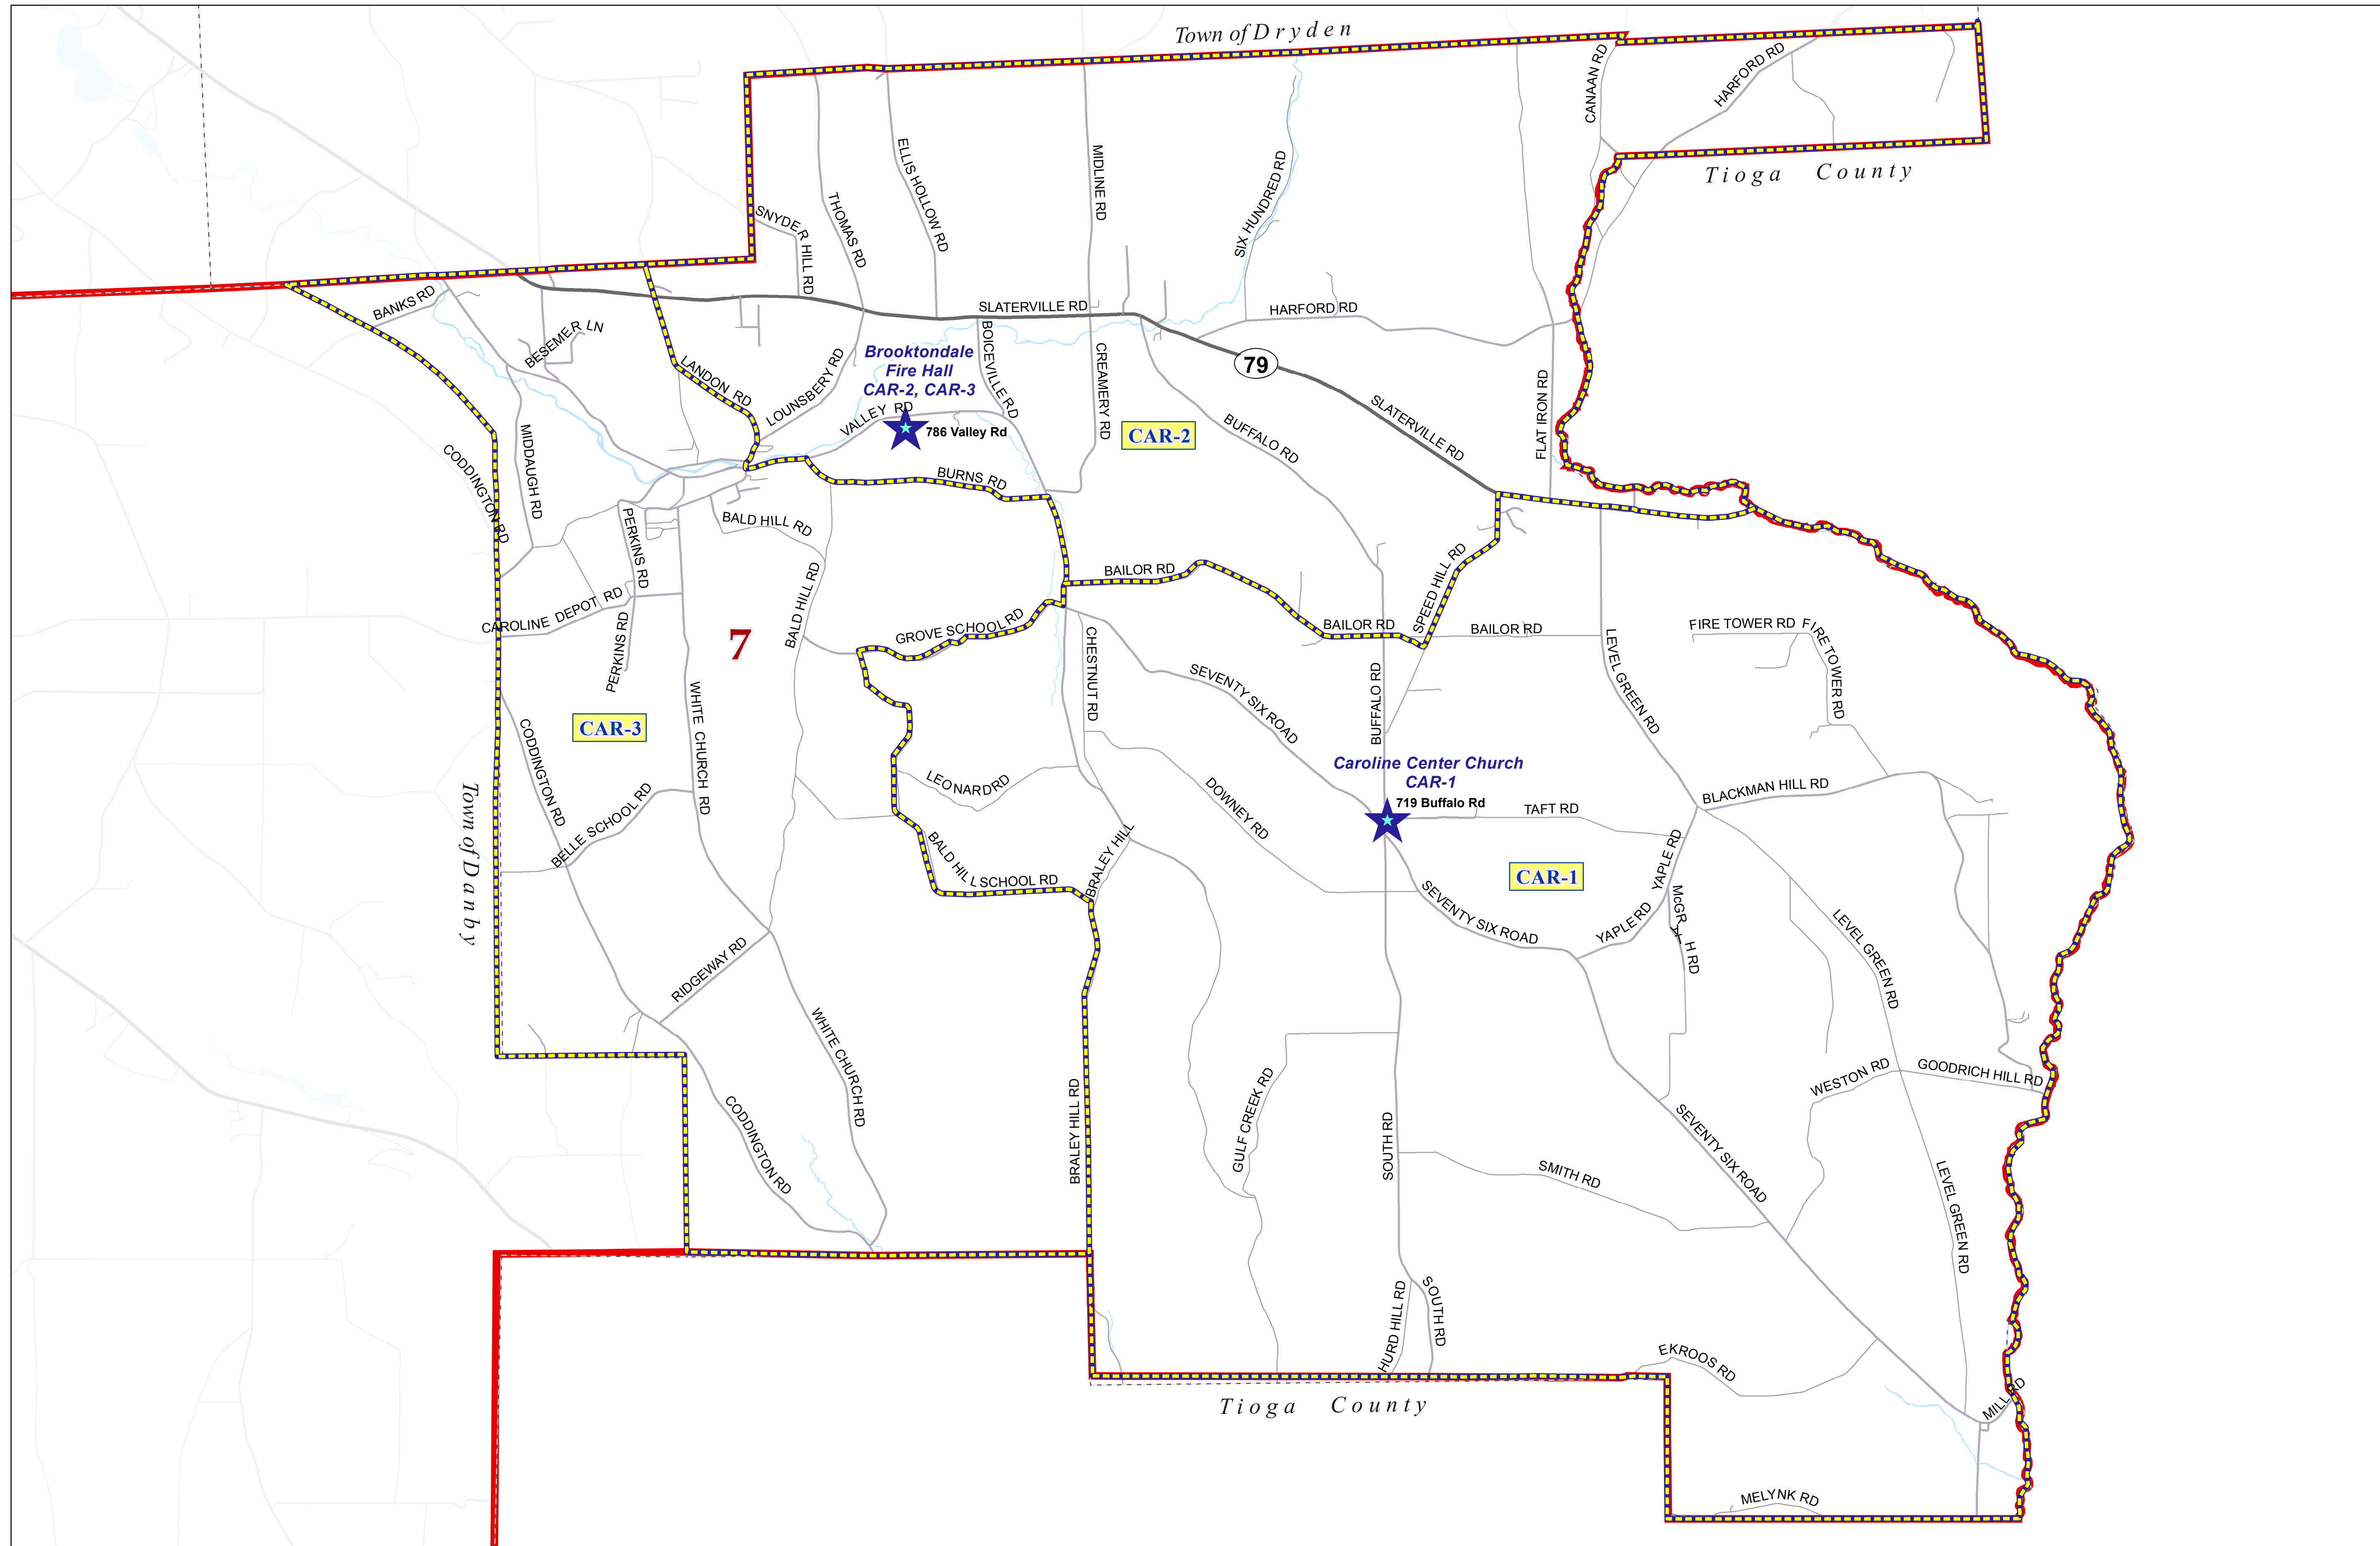

Tompkins County

Town of Caroline Election Districts

NY State Plane, Central GRS 80 Datum

Data Sources:
 Tompkins County GIS
 Digital Planimetric Series
 U.S. Census Bureau
 Tompkins County 2012
 Reapportionment Plan -
 Local Law 3

Caroline2013.mxd
 08/05/2013

Legend

- Polling Places
- Election District Boundaries
- Election District Name
- Leg. District Boundaries
- Legislative District Name
- Municipal Boundaries
- Water

Tompkins County is in
 District 23 for US House of
 Representatives
 District 125 for NY State
 Assembly