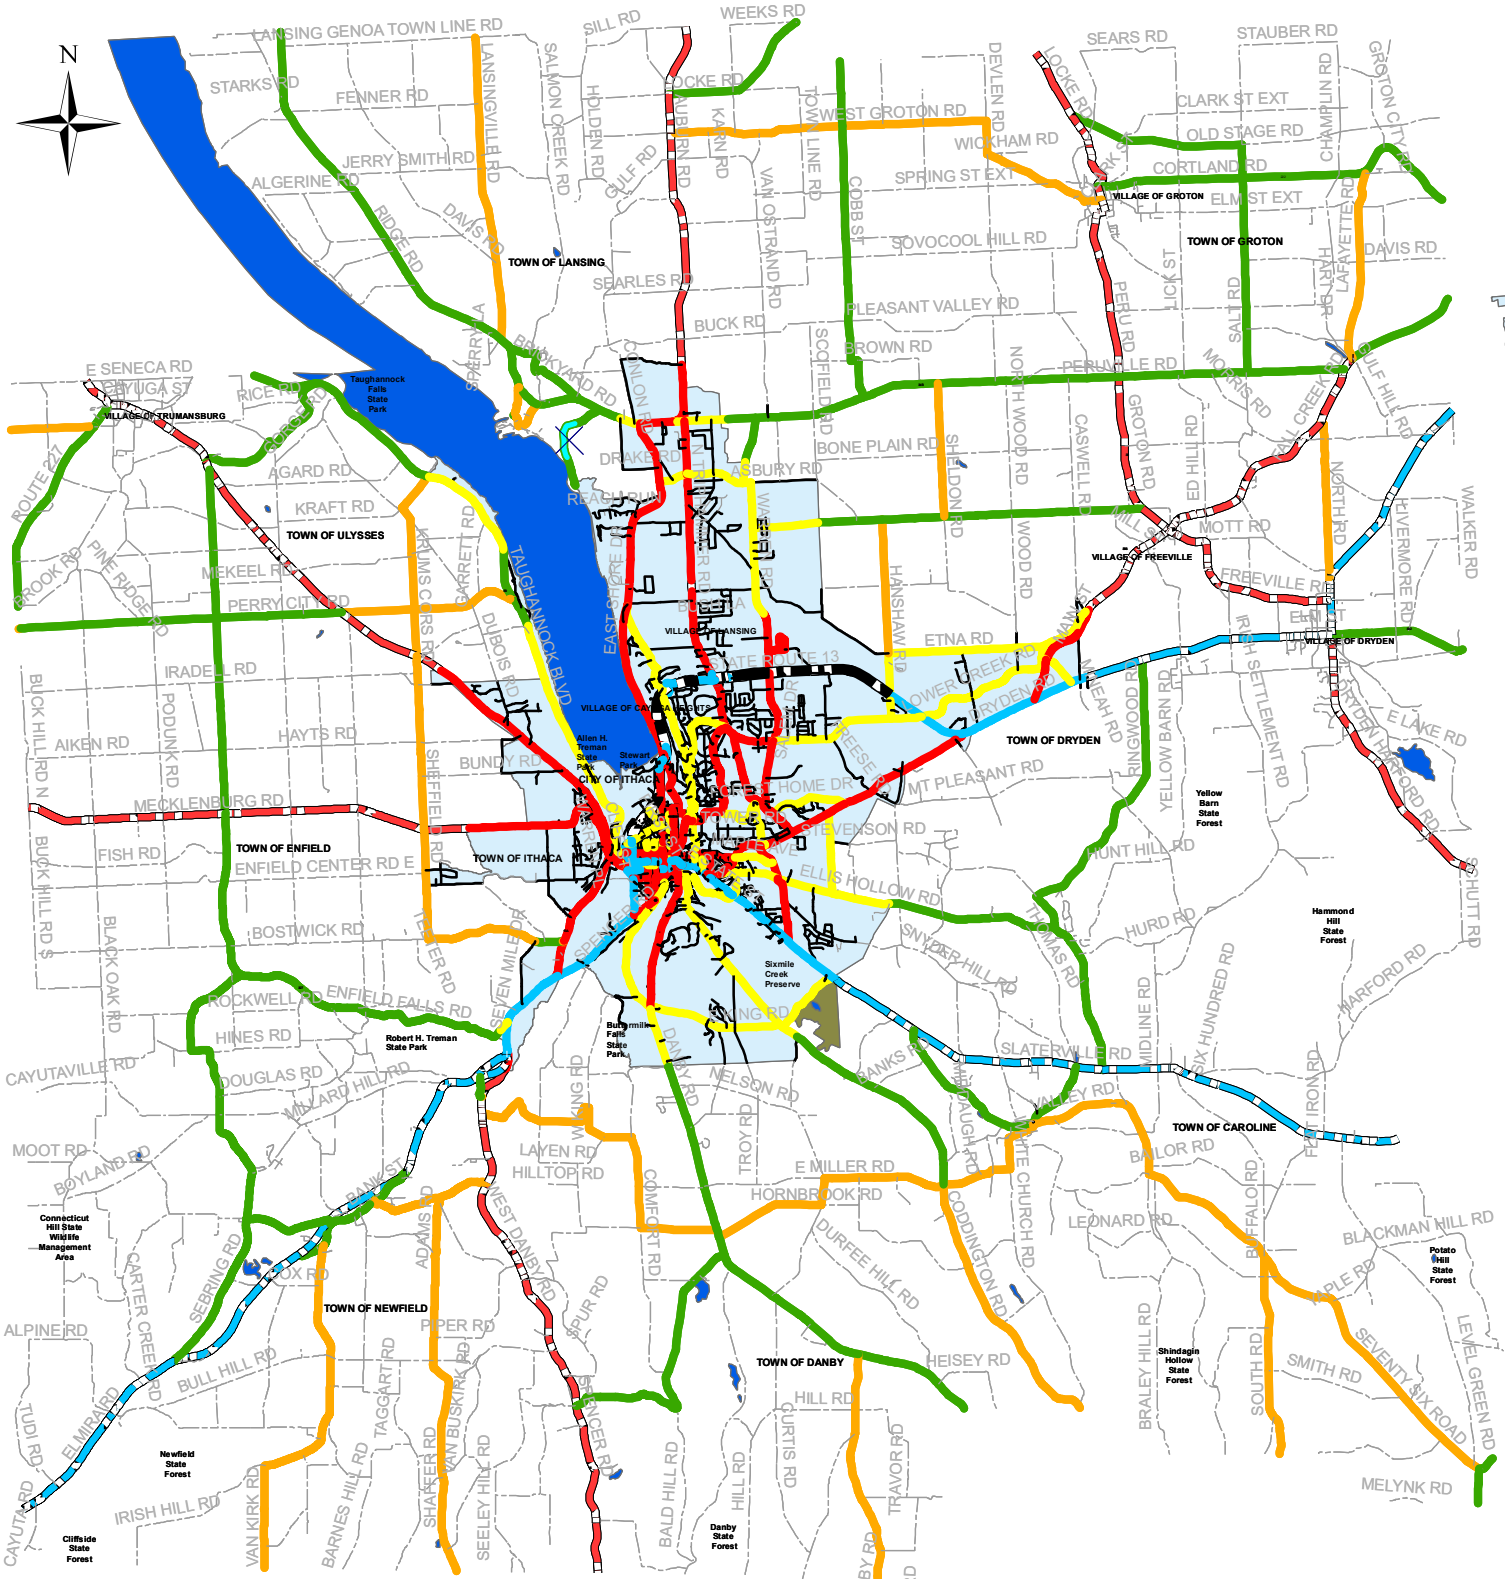

2020 TOMPKINS COUNTY (NY) HIGHWAY FUNCTIONAL CLASSIFICATION SYSTEM COUNTYWIDE

LEGEND

Scale

- Rural principal arterial
- Rural minor collector
- Urban principal arterial
- Rural minor arterial
- Rural local road
- Principal Arterial, Freeways
- Urban minor arterial
- Rural major collector
- Urban collector
- Urban local road
- 2020 Urbanized Area Boundary