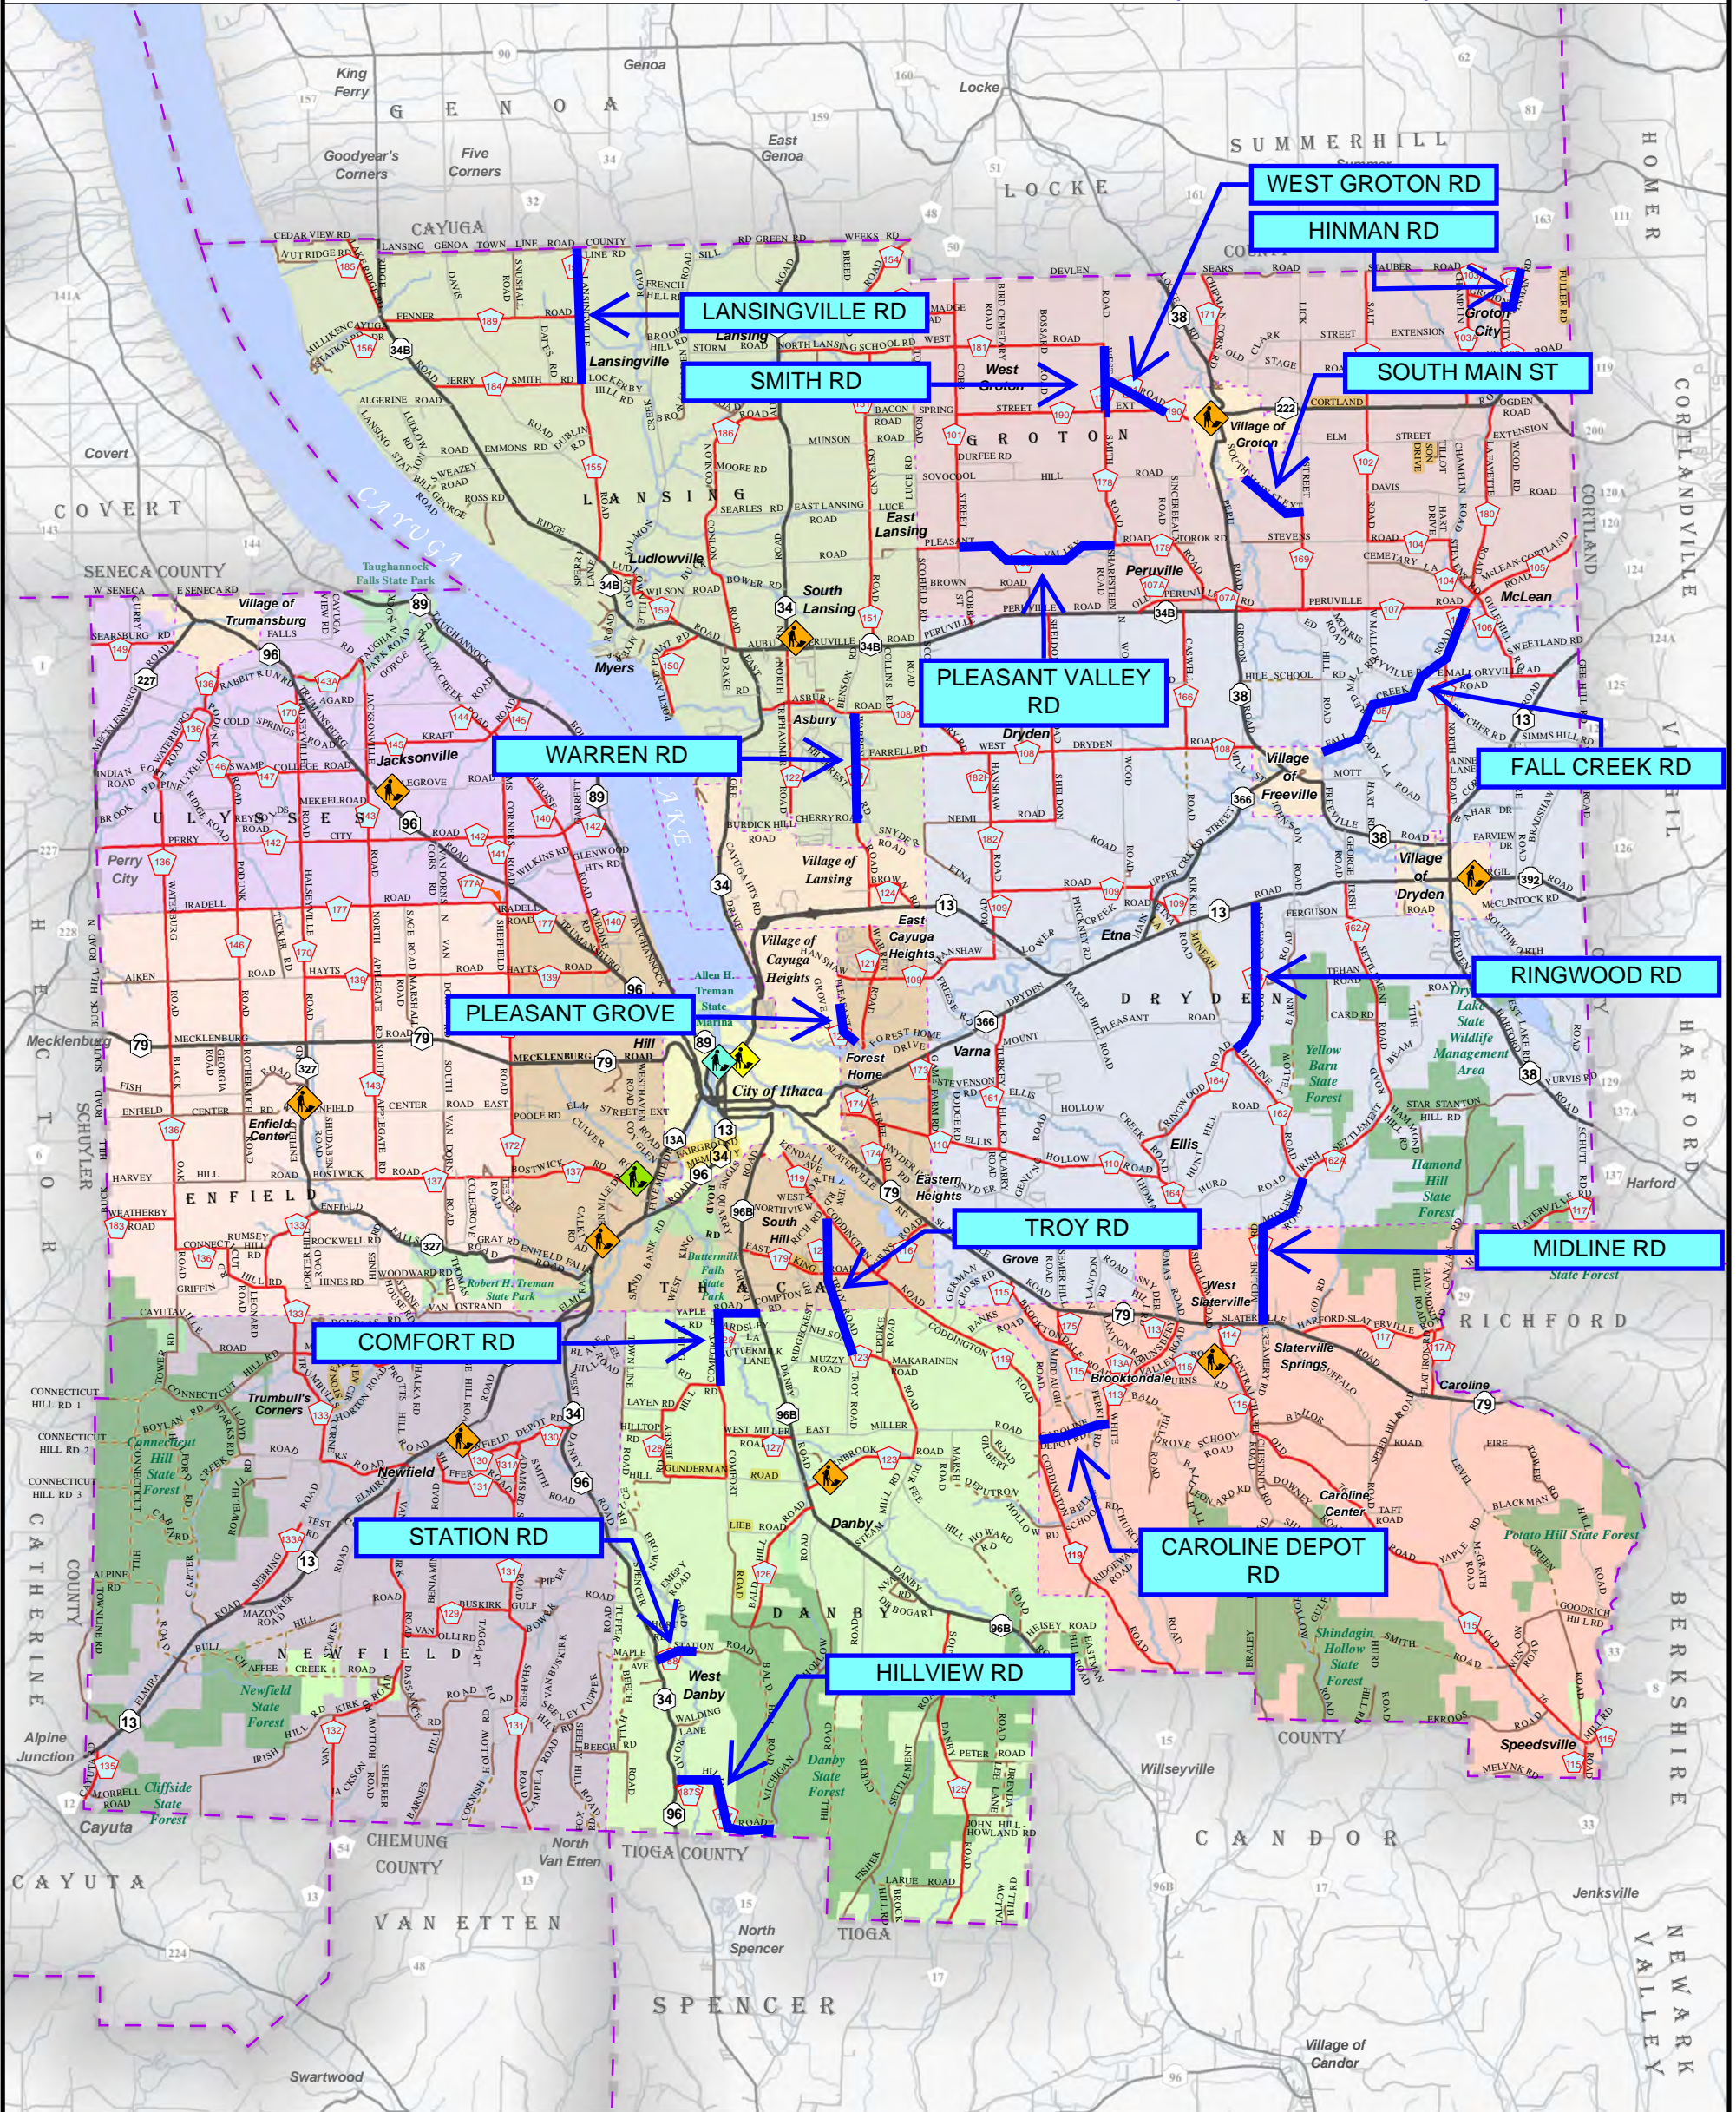

TOMPKINS COUNTY

Highway Map

New York State Plane Central
1983 North American Datum

-  City of Ithaca Streets & Facilities
-  New York State Dept of Transportation
-  County Highway Department
-  Town Highway Departments

-  State Highways
-  County Roads
-  Local Roads

-  Unpaved Local Roads
-  Seasonal Roads

PAVING 2024 PROPOSED (25.91 MILES)

1:157,590

1 0 1 2 Miles

Tompkins County
Information Technology Services
GIS Division