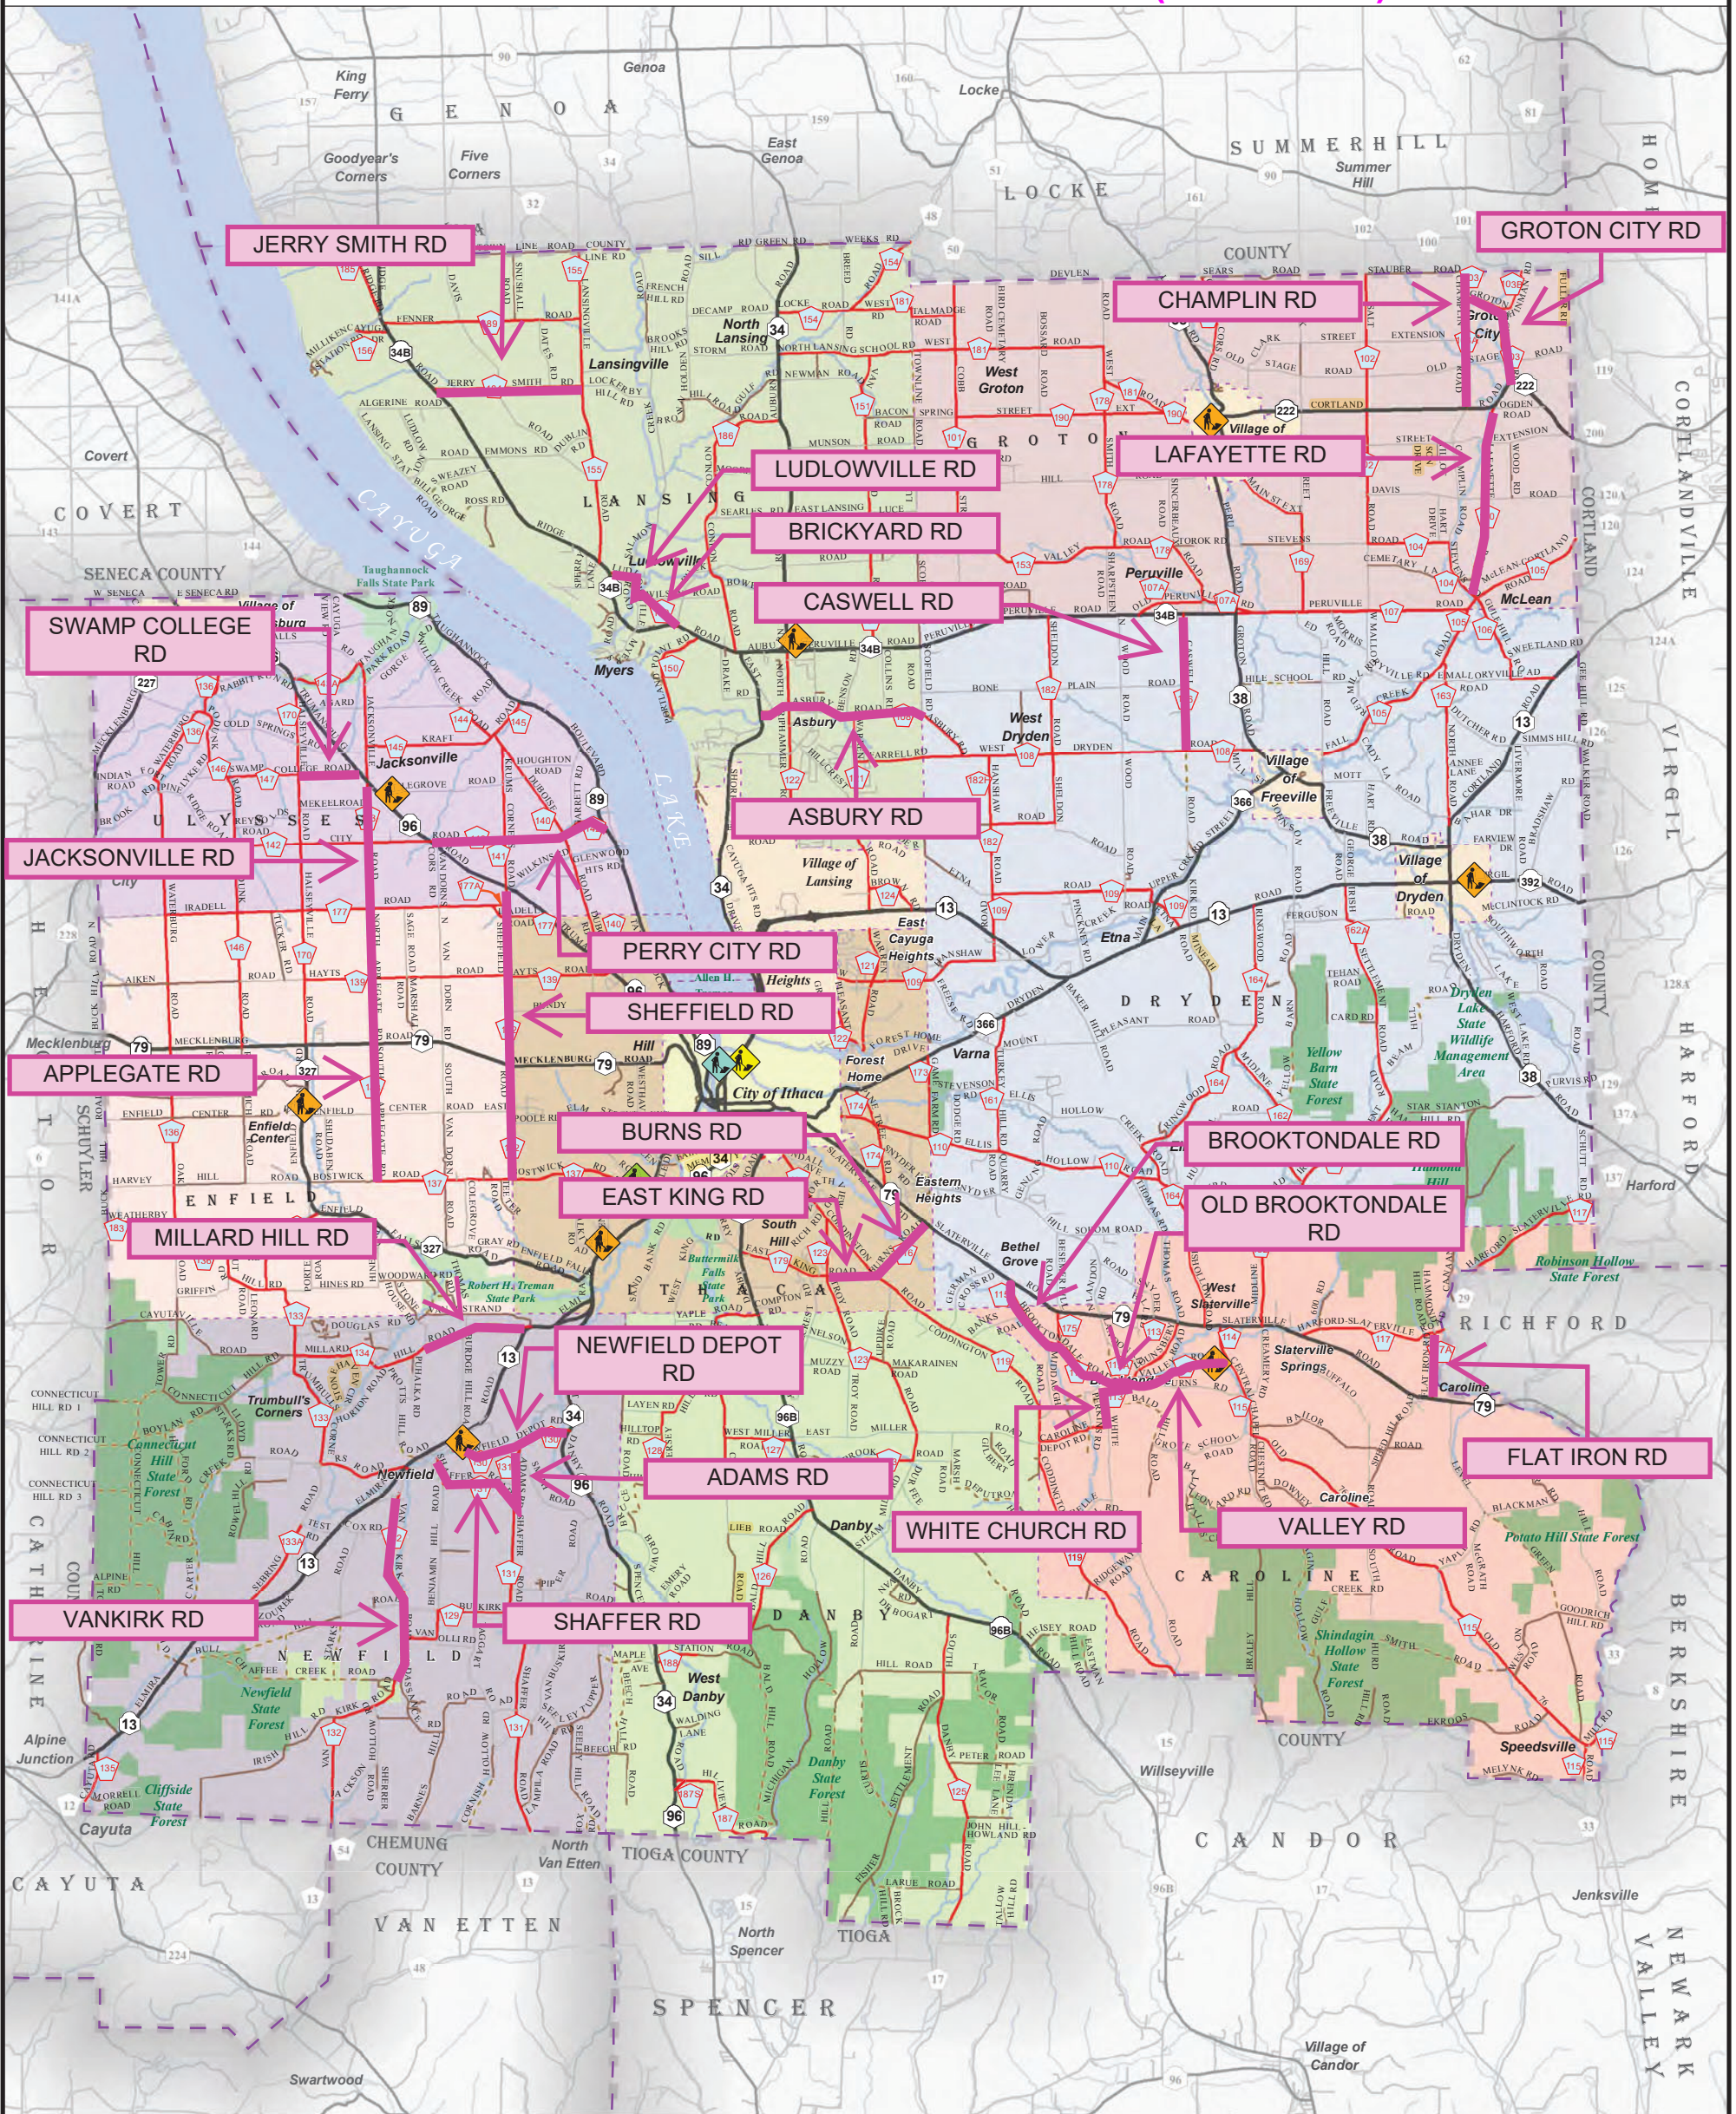

TOMPKINS COUNTY

Highway Map

New York State Plane Central
1983 North American Datum

City of Ithaca Streets & Facilities

New York State Dept of Transportation

County Highway Department

Town Highway Departments

State Highways

County Roads

Local Roads

Unpaved Local Roads

Seasonal Roads

CHIP SEAL 2024 PROPOSED (~46 MILES)

1:157,590

1 0 1 2 Miles

Tompkins County
Information Technology Services
GIS Division

CountyHwys2018.mxd
S. Borovska
01/19/2018