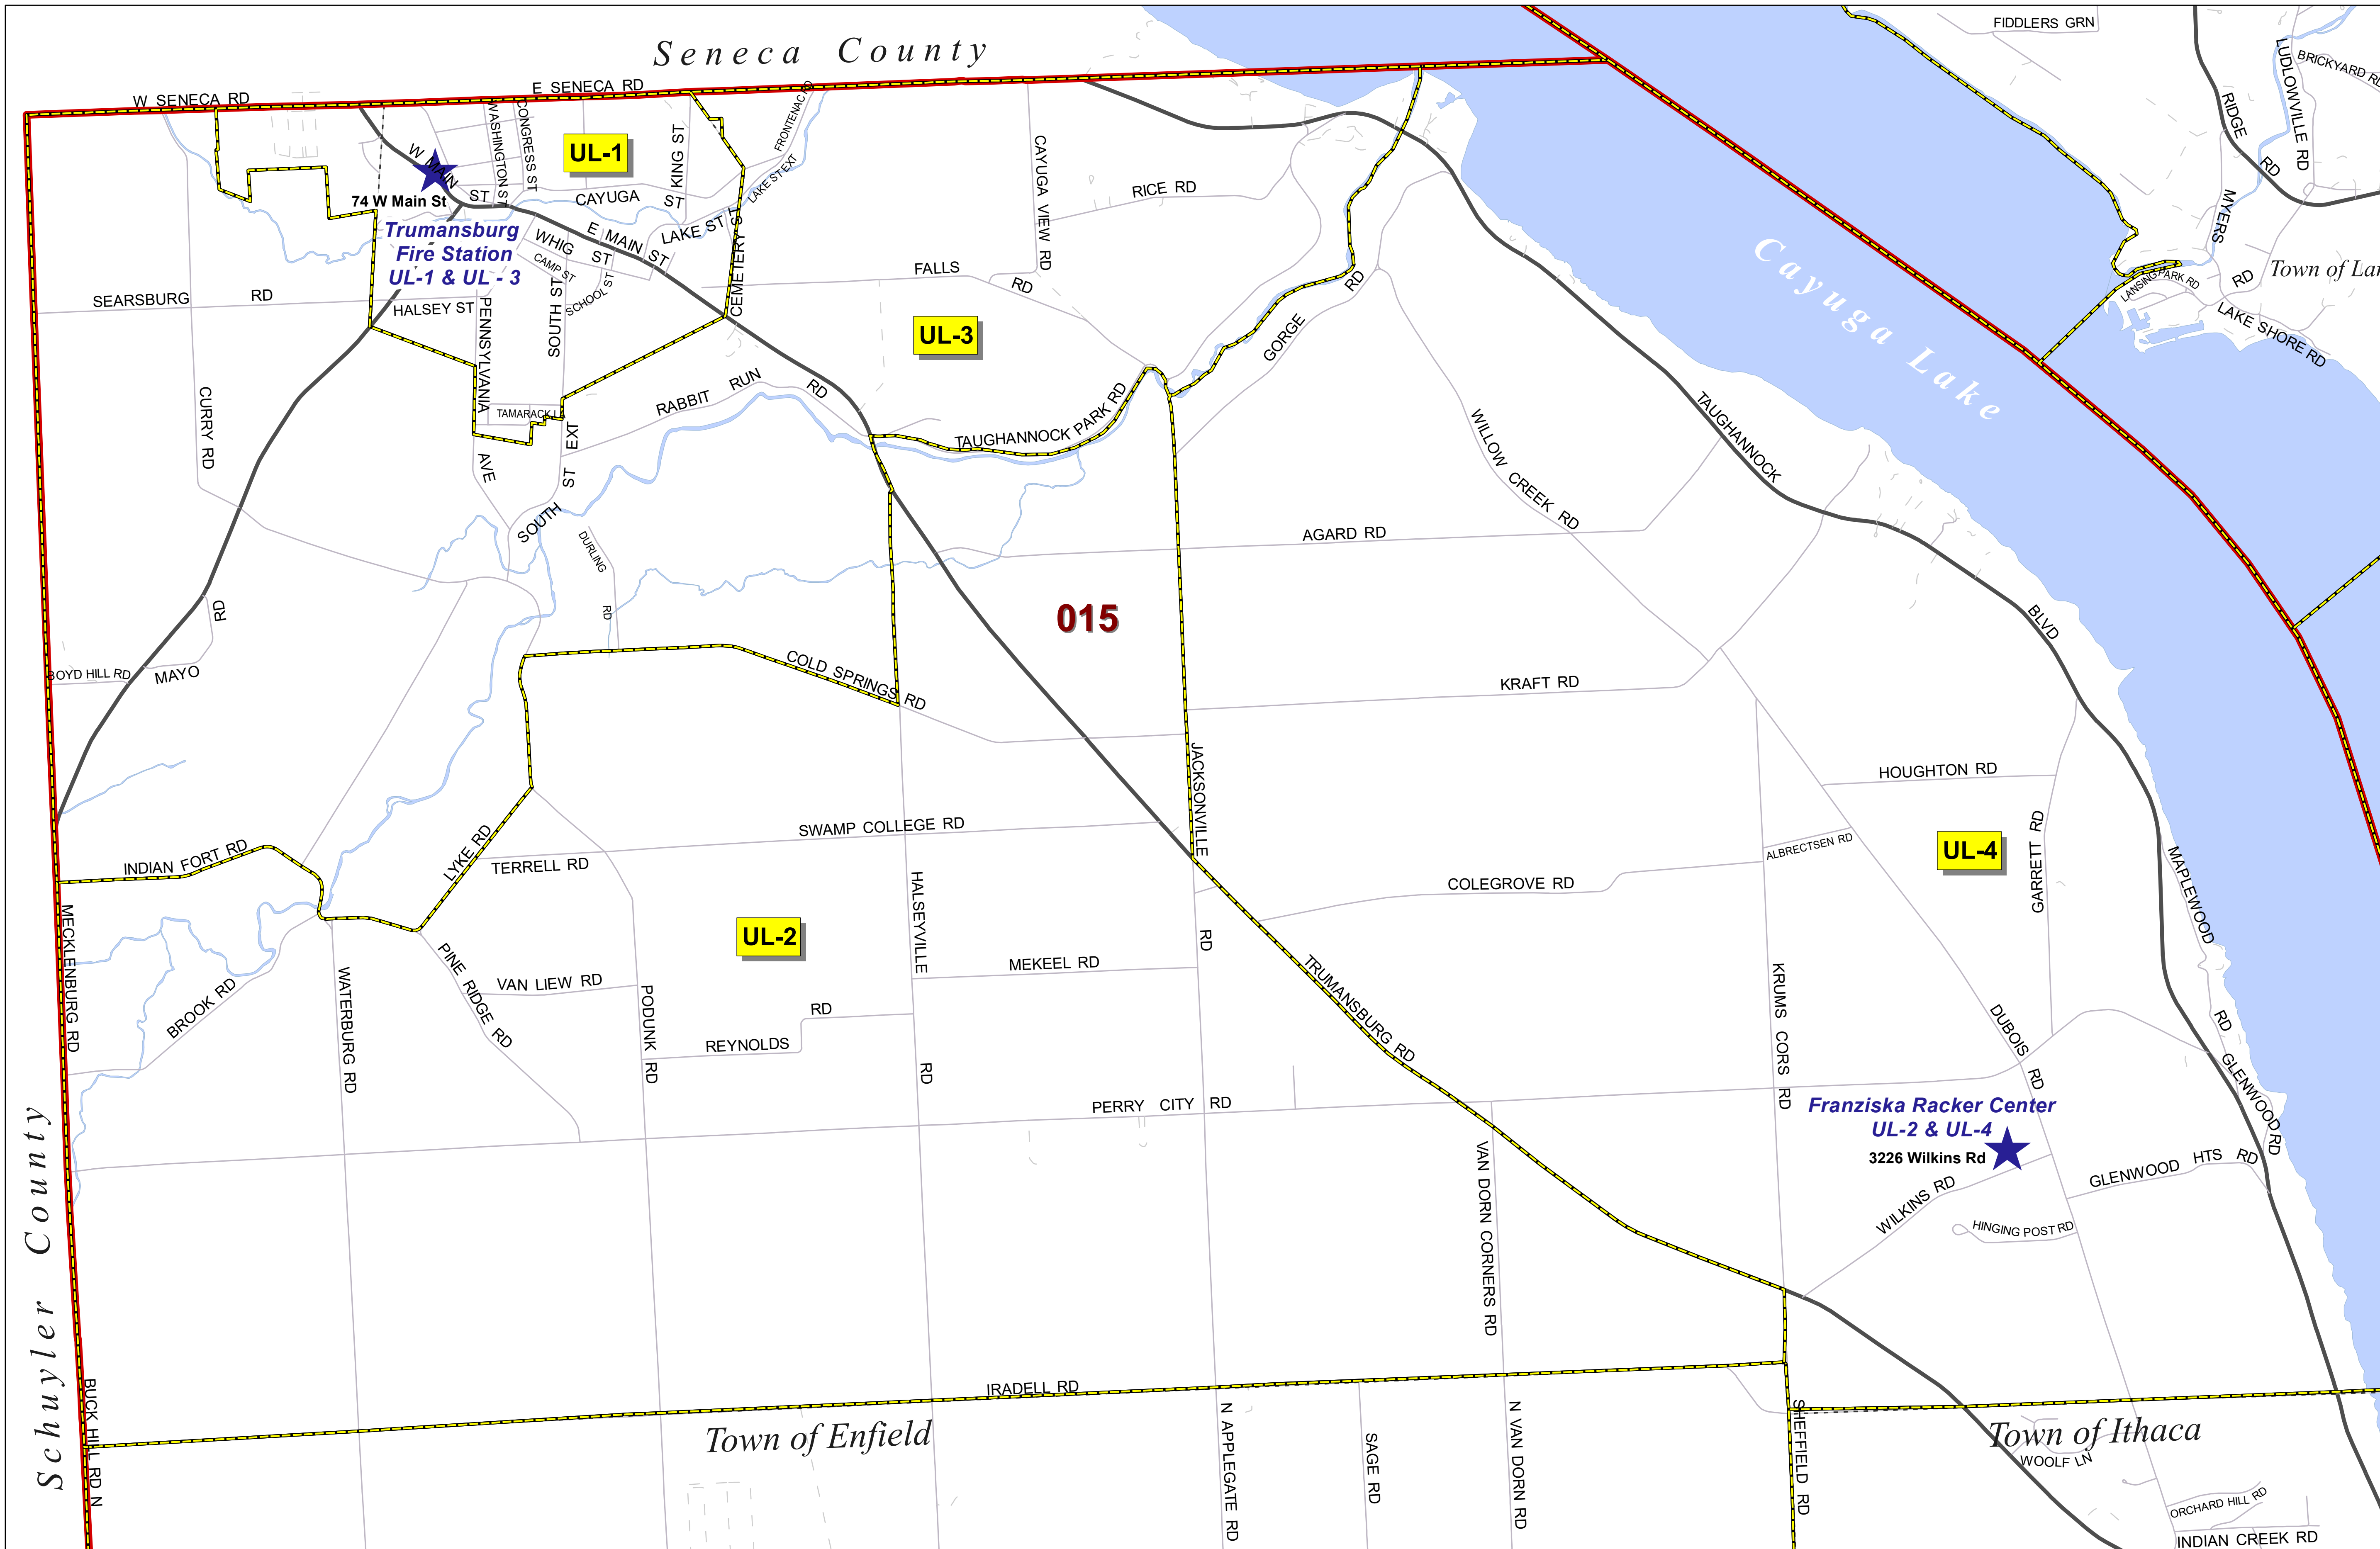

Tompkins County

Town of Ulysses Election Districts

NY State Plane, Central GRS 80 Datum

Data Sources:
 Tompkins County GIS
 Digital Planimetric Series
 U.S. Census Bureau
 Tompkins County 2012
 Reapportionment Plan -
 Local Law 3

Ulysses24.mxd
 3/11/2024

Legend

- Polling Places
- Election District Boundaries
- UL-2** Election District Name
- County Legislative District Boundaries
- 015** County Legislative District Name
- Municipal Boundaries
- Water

Note: Variations of Geographic positions between municipal and election/legislative district lines are the result of varying data production scales from original data sources.