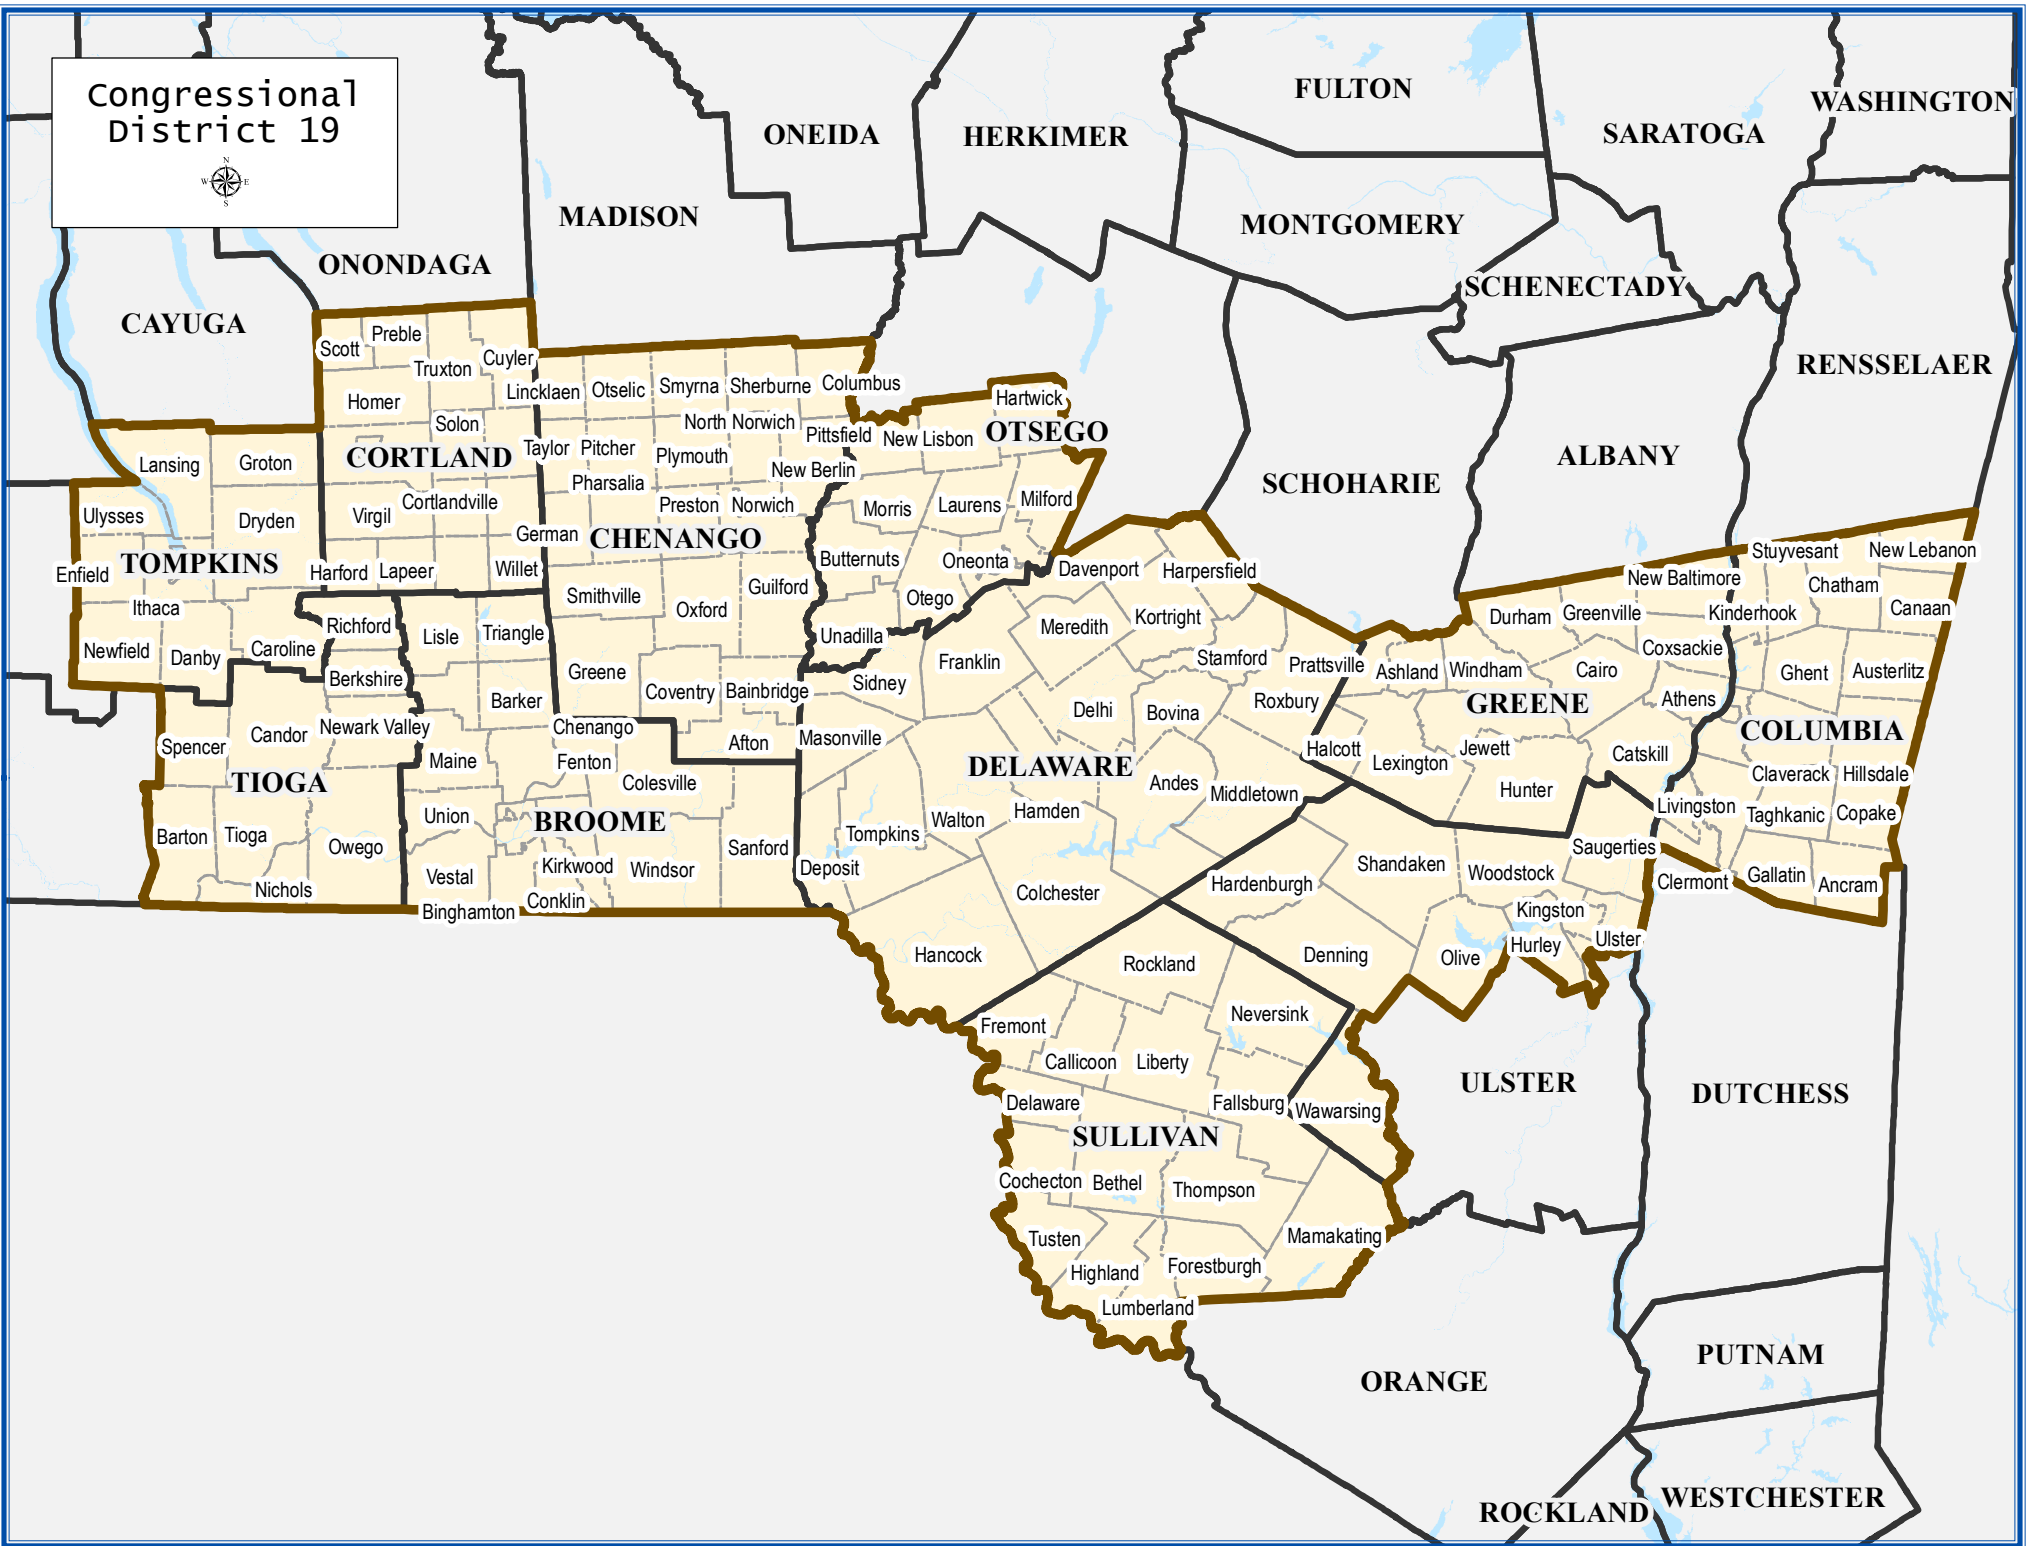

Congressional District 19

Congressional District 19

Total population : 776,971

Deviation : 0

Deviation Percentage : 0.00

	NH White	NH Black	Hispanic	NH Asian	NH AmInd	NH Hwn	NH Multi	NH Other
Total	623,209	32,020	51,366	27,117	1,594	181	37,698	3,786
% of Total	80.21	4.12	6.61	3.49	0.21	0.02	4.85	0.49
Total 18+	521,143	25,204	36,339	23,628	1,401	149	24,595	2,787
% of 18+	82.04	3.97	5.72	3.72	0.22	0.02	3.87	0.44
Department of Justice								
	NH White	NH Black	Hispanic	NH Asian	NH AmInd	NH Hwn	NH Multi	NH Other
Total	623,209	40,543	51,366	31,806	12,432	360	3,501	13,754
% of Total	80.21	5.22	6.61	4.09	1.60	0.05	0.45	1.77
Total 18+	521,143	28,851	36,339	26,435	9,812	269	2,237	10,160
% of 18+	82.04	4.54	5.72	4.16	1.54	0.04	0.35	1.60