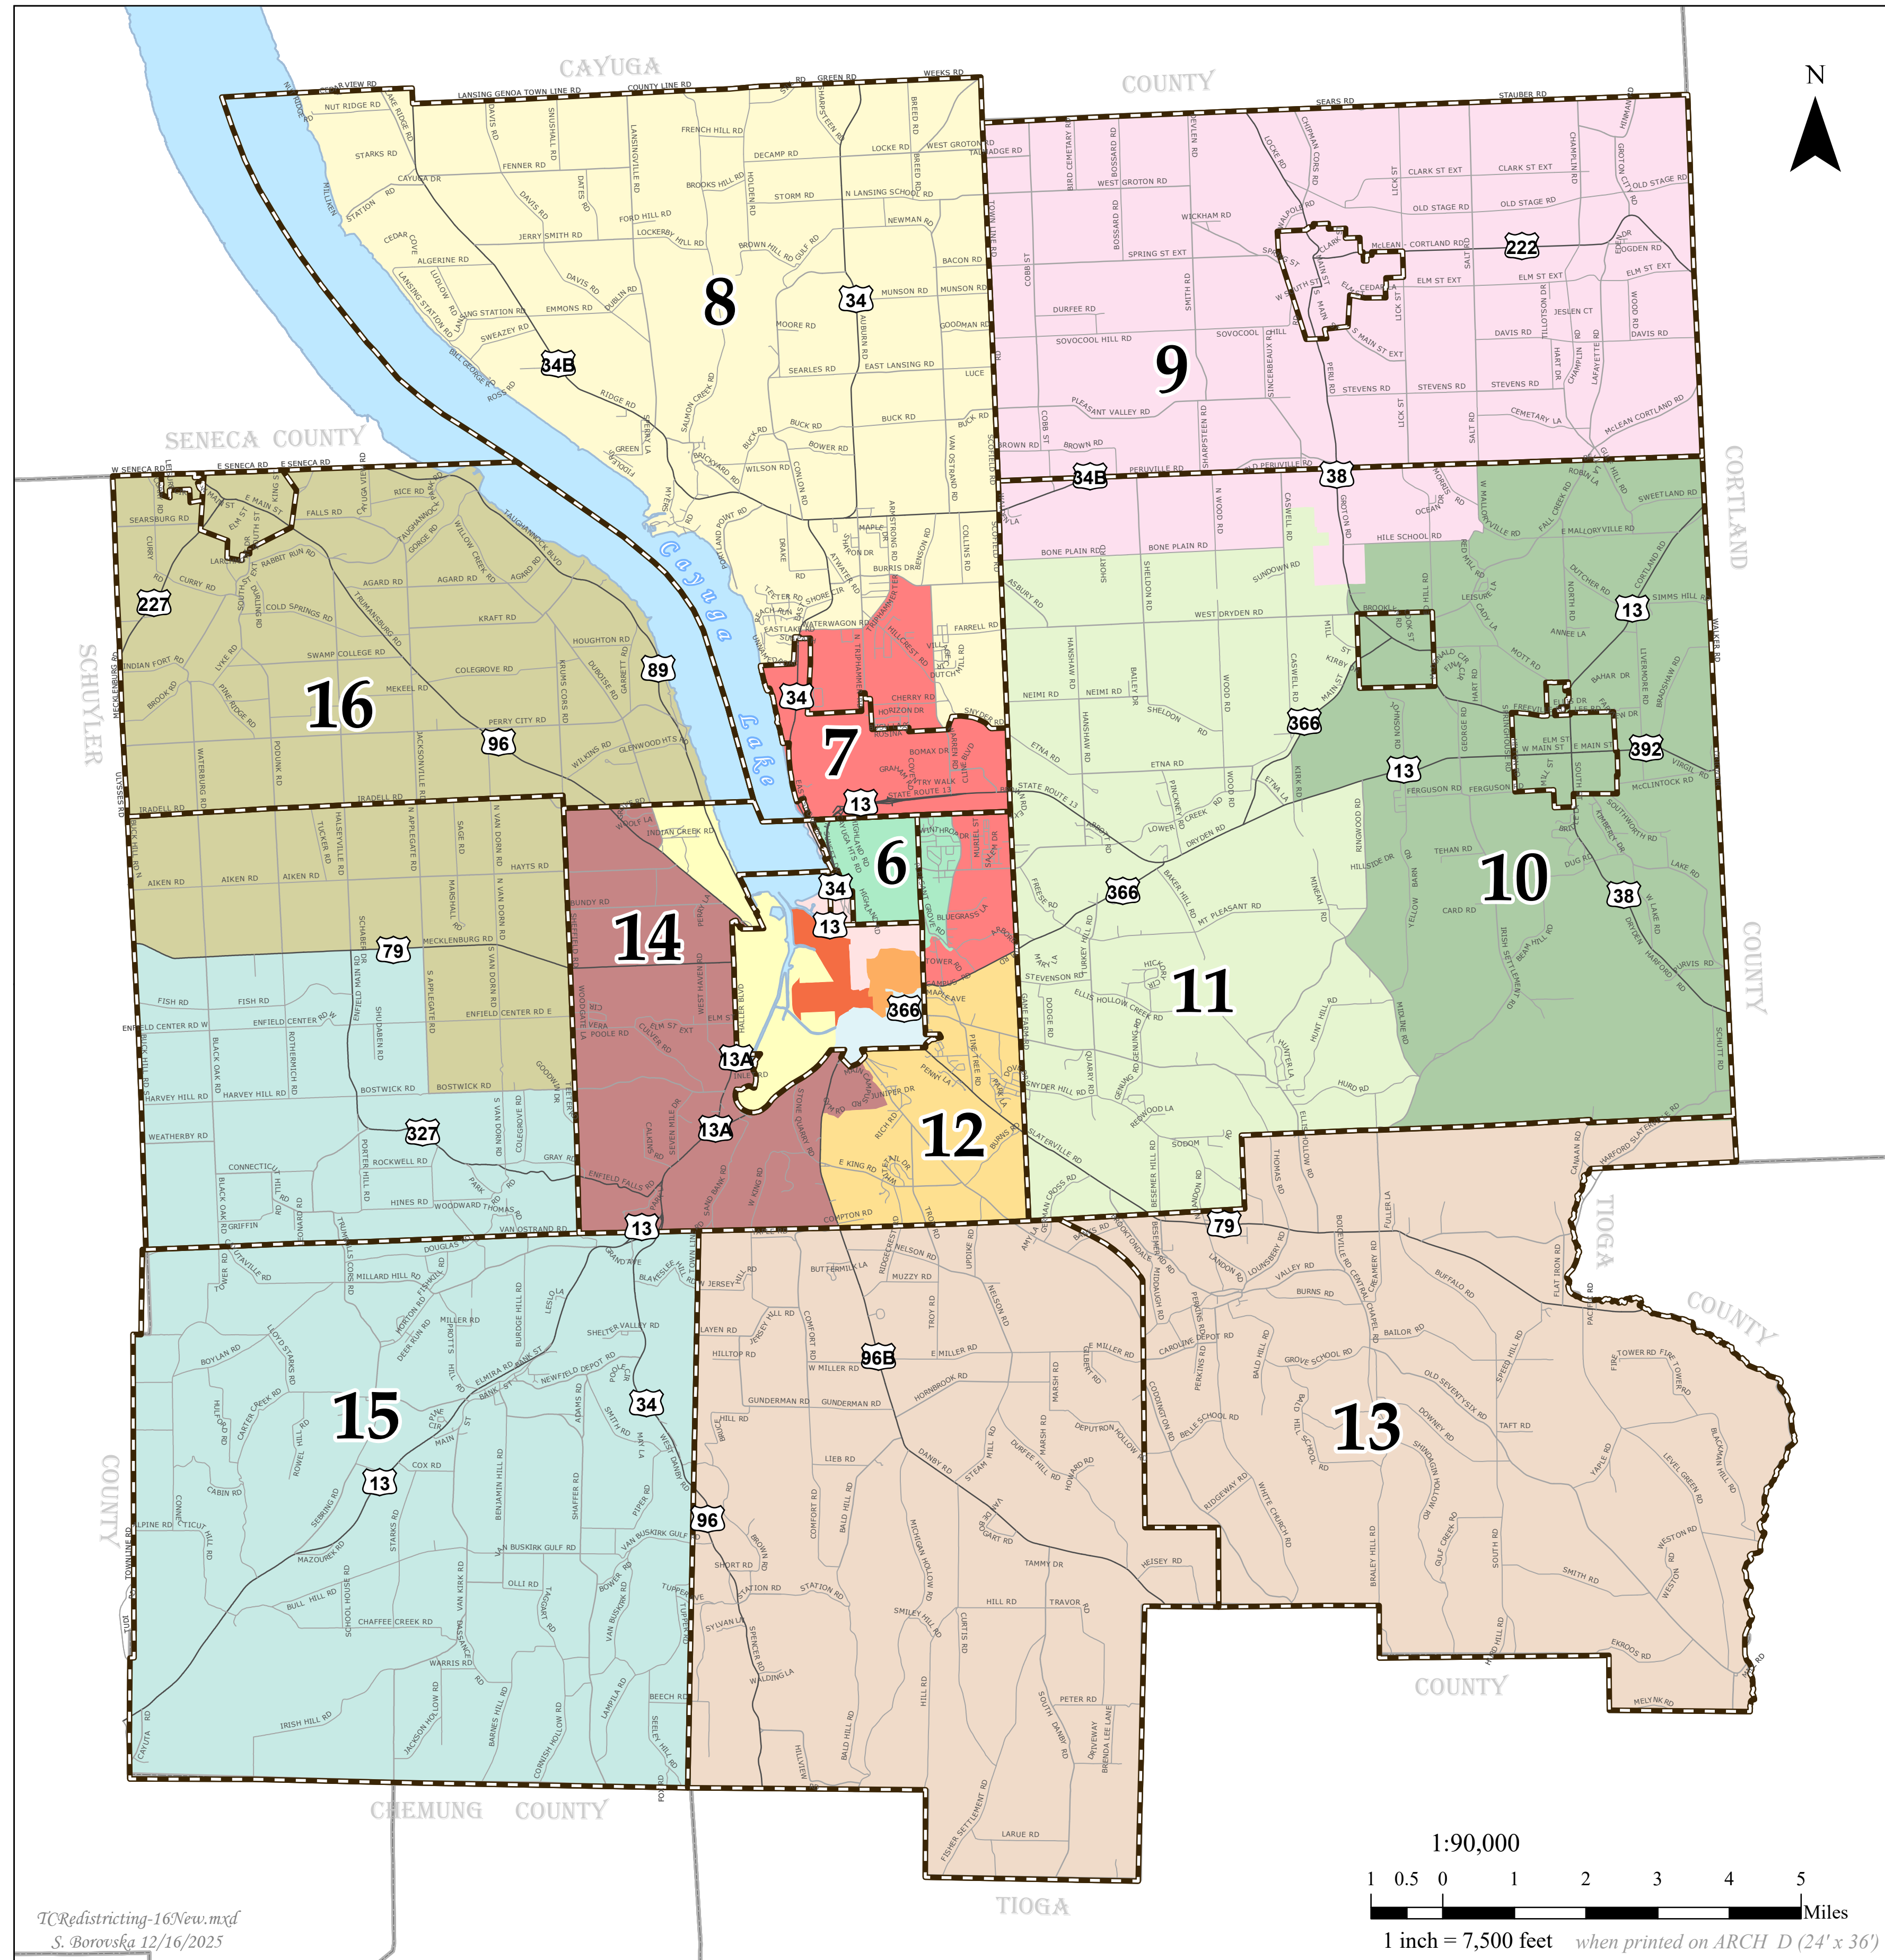

Tompkins County Redistricting - 16 Districts

Legend

Legislative Election Districts

Note: Variations of geographic positions between municipal and legislative district lines are the result of varying data production scales from original data sources.

Tompkins County
GIS Division / ITS
www.tompkinscountyny.gov