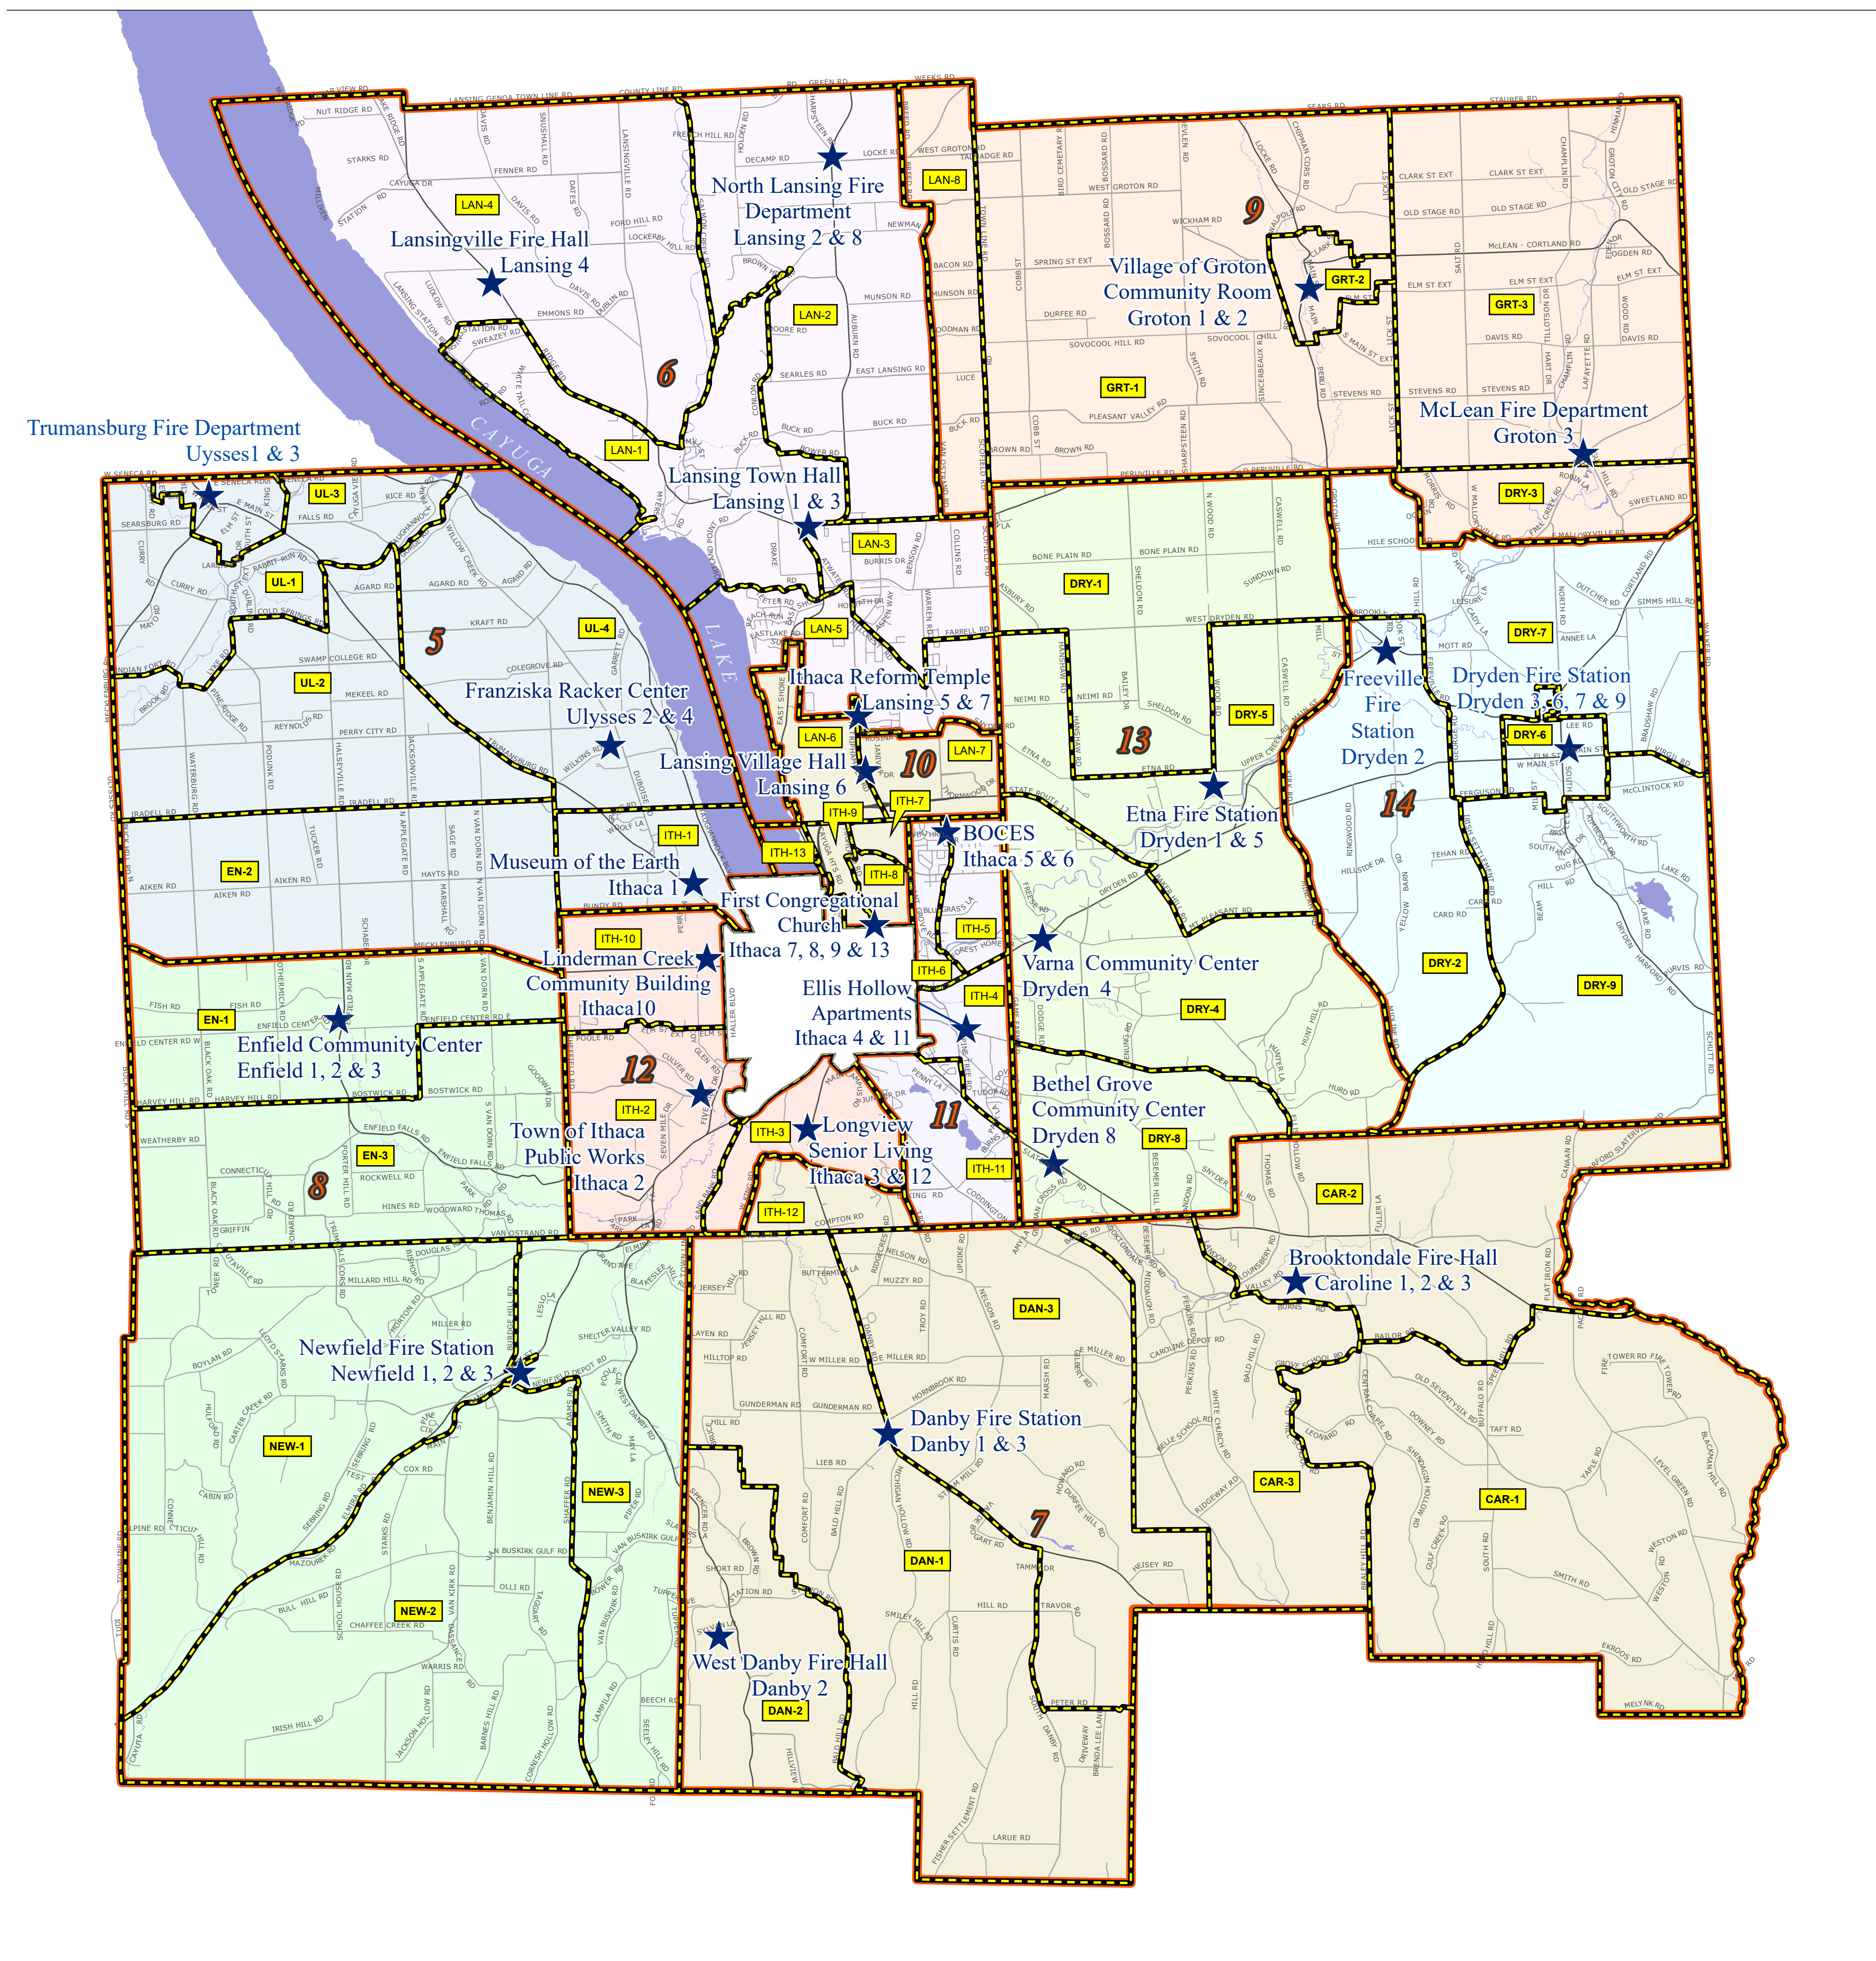

Tompkins County Election Districts

NY State Plane, Central GRS 80 Datum

Data Sources:
Tompkins County Digital Planimetric Series

U.S. Census Bureau

Tompkins County 2001 Reapportionment Plan - Local Law 3

TC_eldistrict2024.mxd
S. Borovska 10/07/24

Election District Boundaries

Election District Name

County Legislative District Boundaries

County Legislative District Name

Polling Place

New York State Assembly
- Entire County is within District 125

United States House of Representatives
- Entire County is within District 19

New York State Senate
- Entire County is within District 52

Note: Variations of geographic positions between municipal and election/legislative district lines are the result of varying data production scales from original data sources.