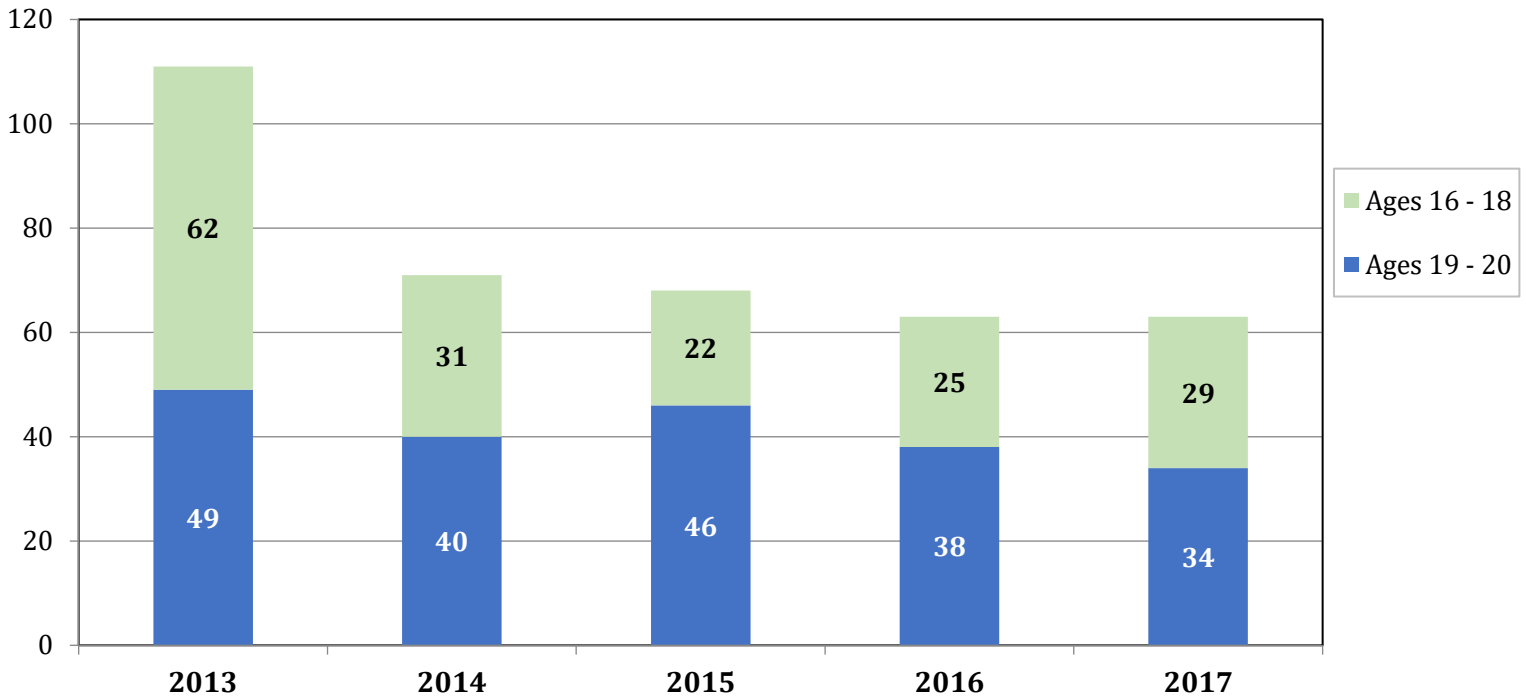

## Civic Engagement

### Youth, Age 16-20 Admitted to Tompkins County Jail

### Youth Admitted to Tompkins County Jail

Year	Ages 19 - 20	Ages 16 - 18	Total	Males Ages 16 - 18	Females Ages 16 - 18	Males Ages 19 - 20	Females Ages 19 - 20
<b>2013</b>	49	62	<b>111</b>	54	8	38	11
<b>2014</b>	40	31	<b>71</b>	25	6	34	6
<b>2015</b>	46	22	<b>68</b>	18	4	35	11
<b>2016</b>	38	25	<b>63</b>	17	8	28	10
<b>2017</b>	34	29	<b>63</b>	28	1	23	11