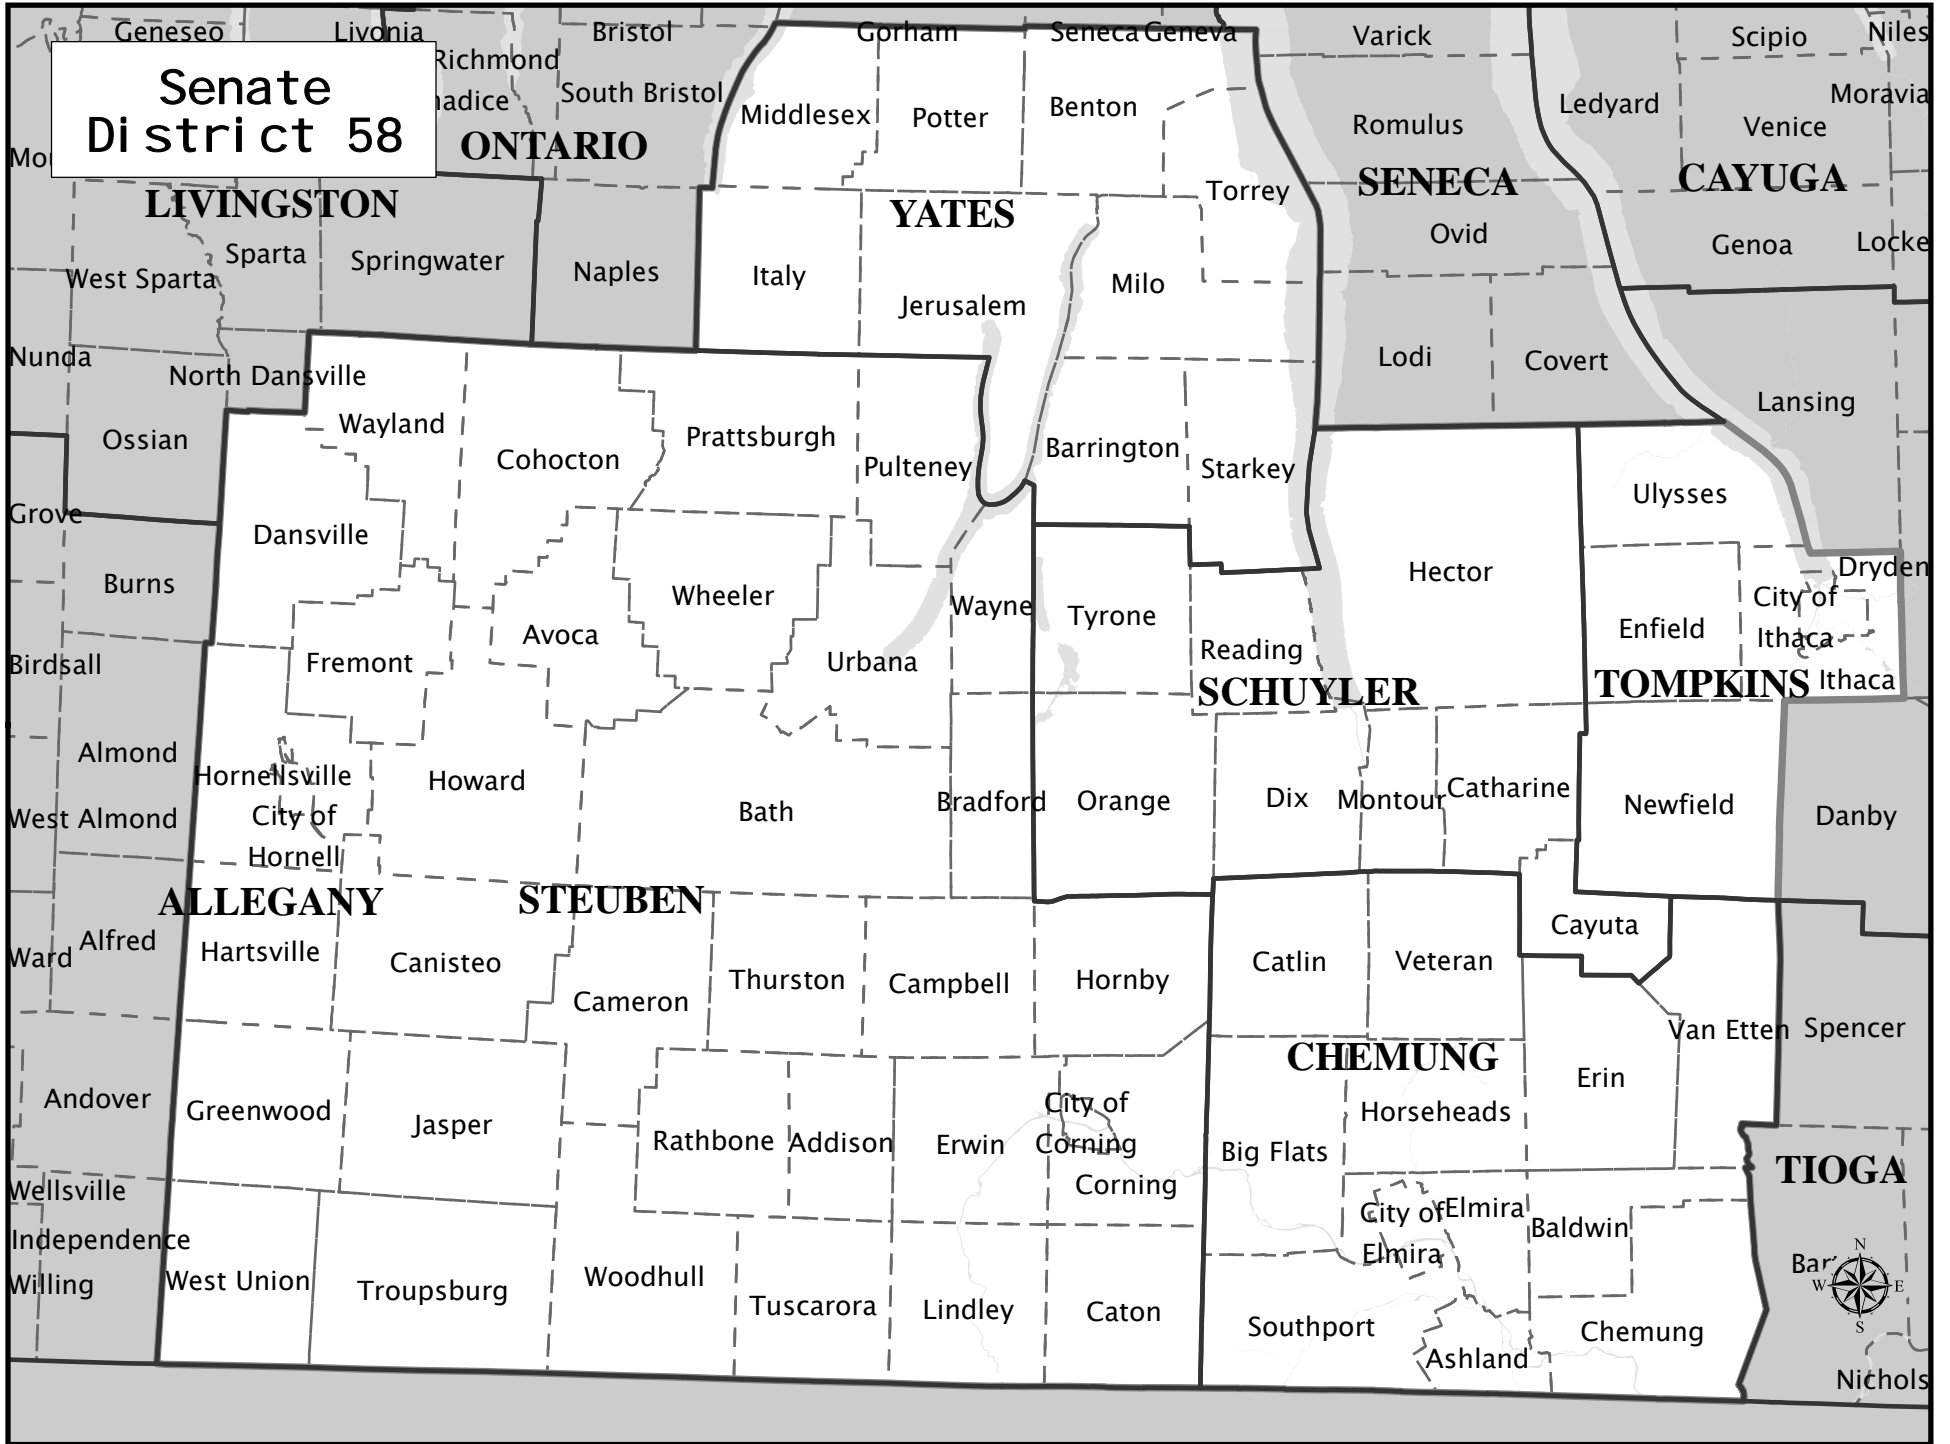

Senate District 58

Senate District 58

Adjusted Total Population : 292,933
Deviation : -14,423
Deviation Percentage : -4.69

	NH White	NH Black	Hispanic	NH Asian	NH Amlnd	NH Hwn	NH Multi	NH Other	Unknown
Total	260,988	8,762	6,950	9,503	641	58	5,702	341	-12
% of Total	89.09	2.99	2.37	3.24	0.22	0.02	1.95	0.12	0.00
Total 18+	207,971	6,600	4,857	8,343	524	47	2,872	227	-12
% of 18+	89.86	2.85	2.10	3.60	0.23	0.02	1.24	0.10	-0.01

Department Of Justice									
	NH White	NH Black	Hispanic	NH Asian	NH Amlnd	NH Hwn	NH Multi	NH Other	Unknown
Total	260,988	11,313	6,950	10,615	1,903	119	642	415	-12
% of Total	89.09	3.86	2.37	3.62	0.65	0.04	0.22	0.14	0.00
Total 18+	207,971	7,306	4,857	9,015	1,496	97	424	275	-12
% of 18+	89.86	3.16	2.10	3.90	0.65	0.04	0.18	0.12	-0.01